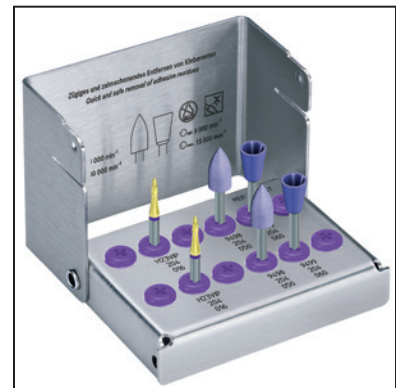

For more information, contact Carestream Dental LLC, 3625 Cumberland Blvd., Suite 700, Atlanta, GA 30339. (800) 944-6365; www.carestreamdental.com.

Photo Backdrop

The portable photo backdrop system from BadgePlus, featuring a colored backdrop on a sturdy stand, adjusts from 28" to 78" in height. According to the manufacturer, the unique hook-and-pull system and adjustable crossbars assure a wrinkle-free, easy-to-assemble setting for clinical photographs. The nonreflective background provides 28" x 34" of space and is available in seven single colors and two reversible versions (white plus royal or light blue).

For more information, contact BadgePlus, Inc., 3030 Corte Hermosa, Newport Beach, CA 92662. (949) 675-6474; www.badgeplus.com.

3D Simulation Tool

3Shape's Treatment Simulator can now be used with Ivoclar Vivadent's IvoSmile augmented reality technology to deliver visually engaging treatment presentations during consultations, according to the companies. A live iPhone or iPad patient image can be combined with a TRIOS-based treatment simulation to create a "virtual mirror" using IvoSmile. The process allows patients to see potential results from multiple angles in three-dimensional displays of their own faces.

For more information, contact 3Shape North America, 10 Independence Blvd., Suite 150, Warren, NJ 07059. (908) 867-0144; www.3shapedental.com.

Adhesive Removal Kit

Komet has expanded its Deep Purple Diamond bur line to include Smoozies for fast and easy adhesive removal after debonding. A tungsten carbide eraser removes the adhesive left after bracket removal, and rubber polishers can then be used to complete the process. Both flame- and cup-shaped Smoozies are gentle on the enamel and leave smooth, mark-free teeth, according to the manufacturer. Each kit includes four carbides and four erasers in a plastic bur block.